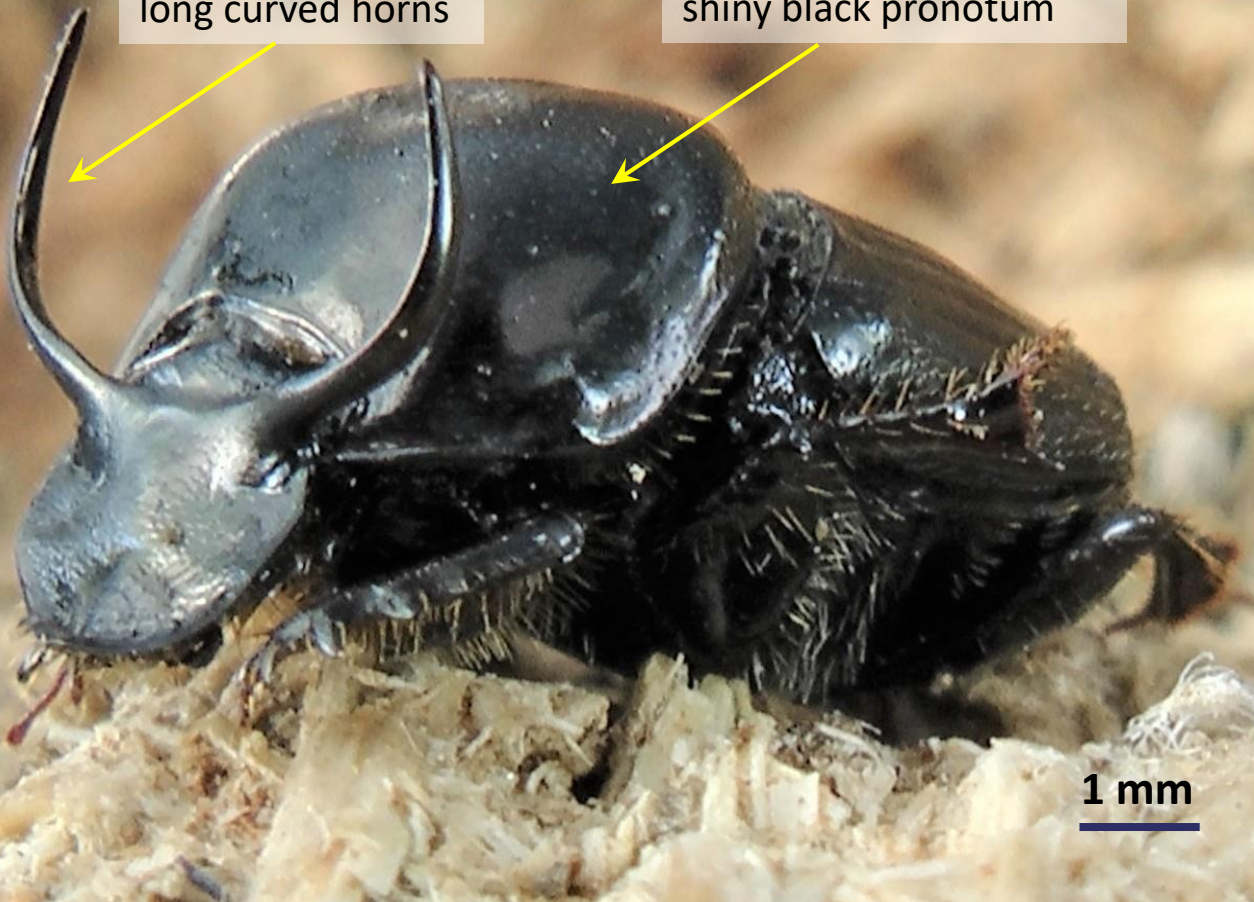

***Onthophagus taurus*** (major male)

long curved horns

shiny black pronotum

1 mm

Russ Barrow

***Onthophagus taurus*** (minor male)

horns on a minor male  
are short and upright

1 mm