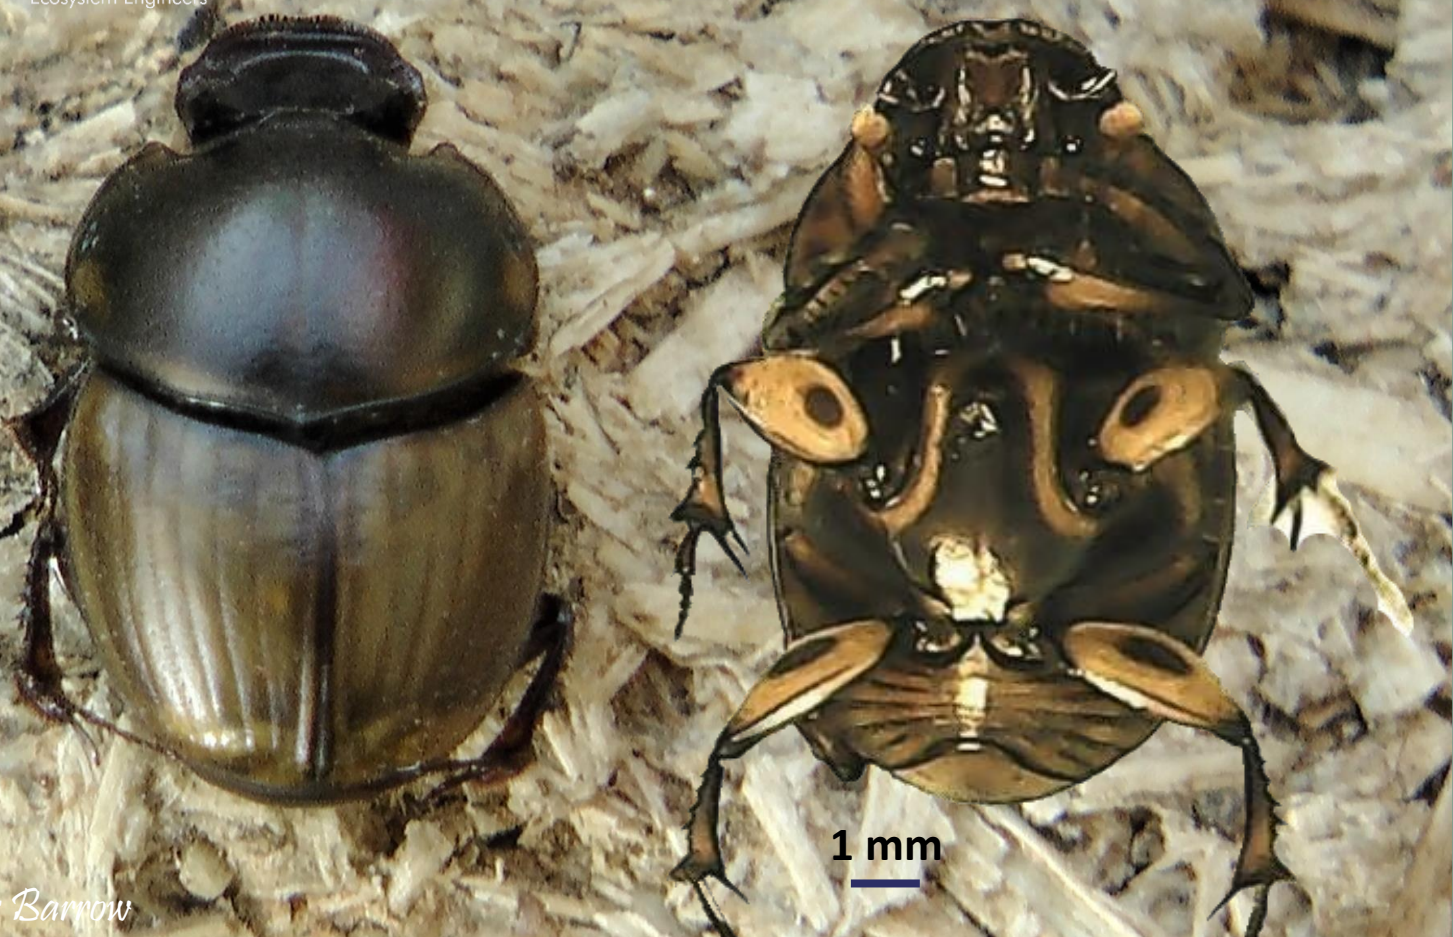

*Digitonthophagus gazella* (male)

short upright horns

2-toned beetle with the elytra a lighter brown than the pronotum

1 mm

Russ Barrow

The beetle has a rounded appearance. Viewed from beneath, the rear and middle femora have distinctive dark oval patches

1 mm

Russ Barrow